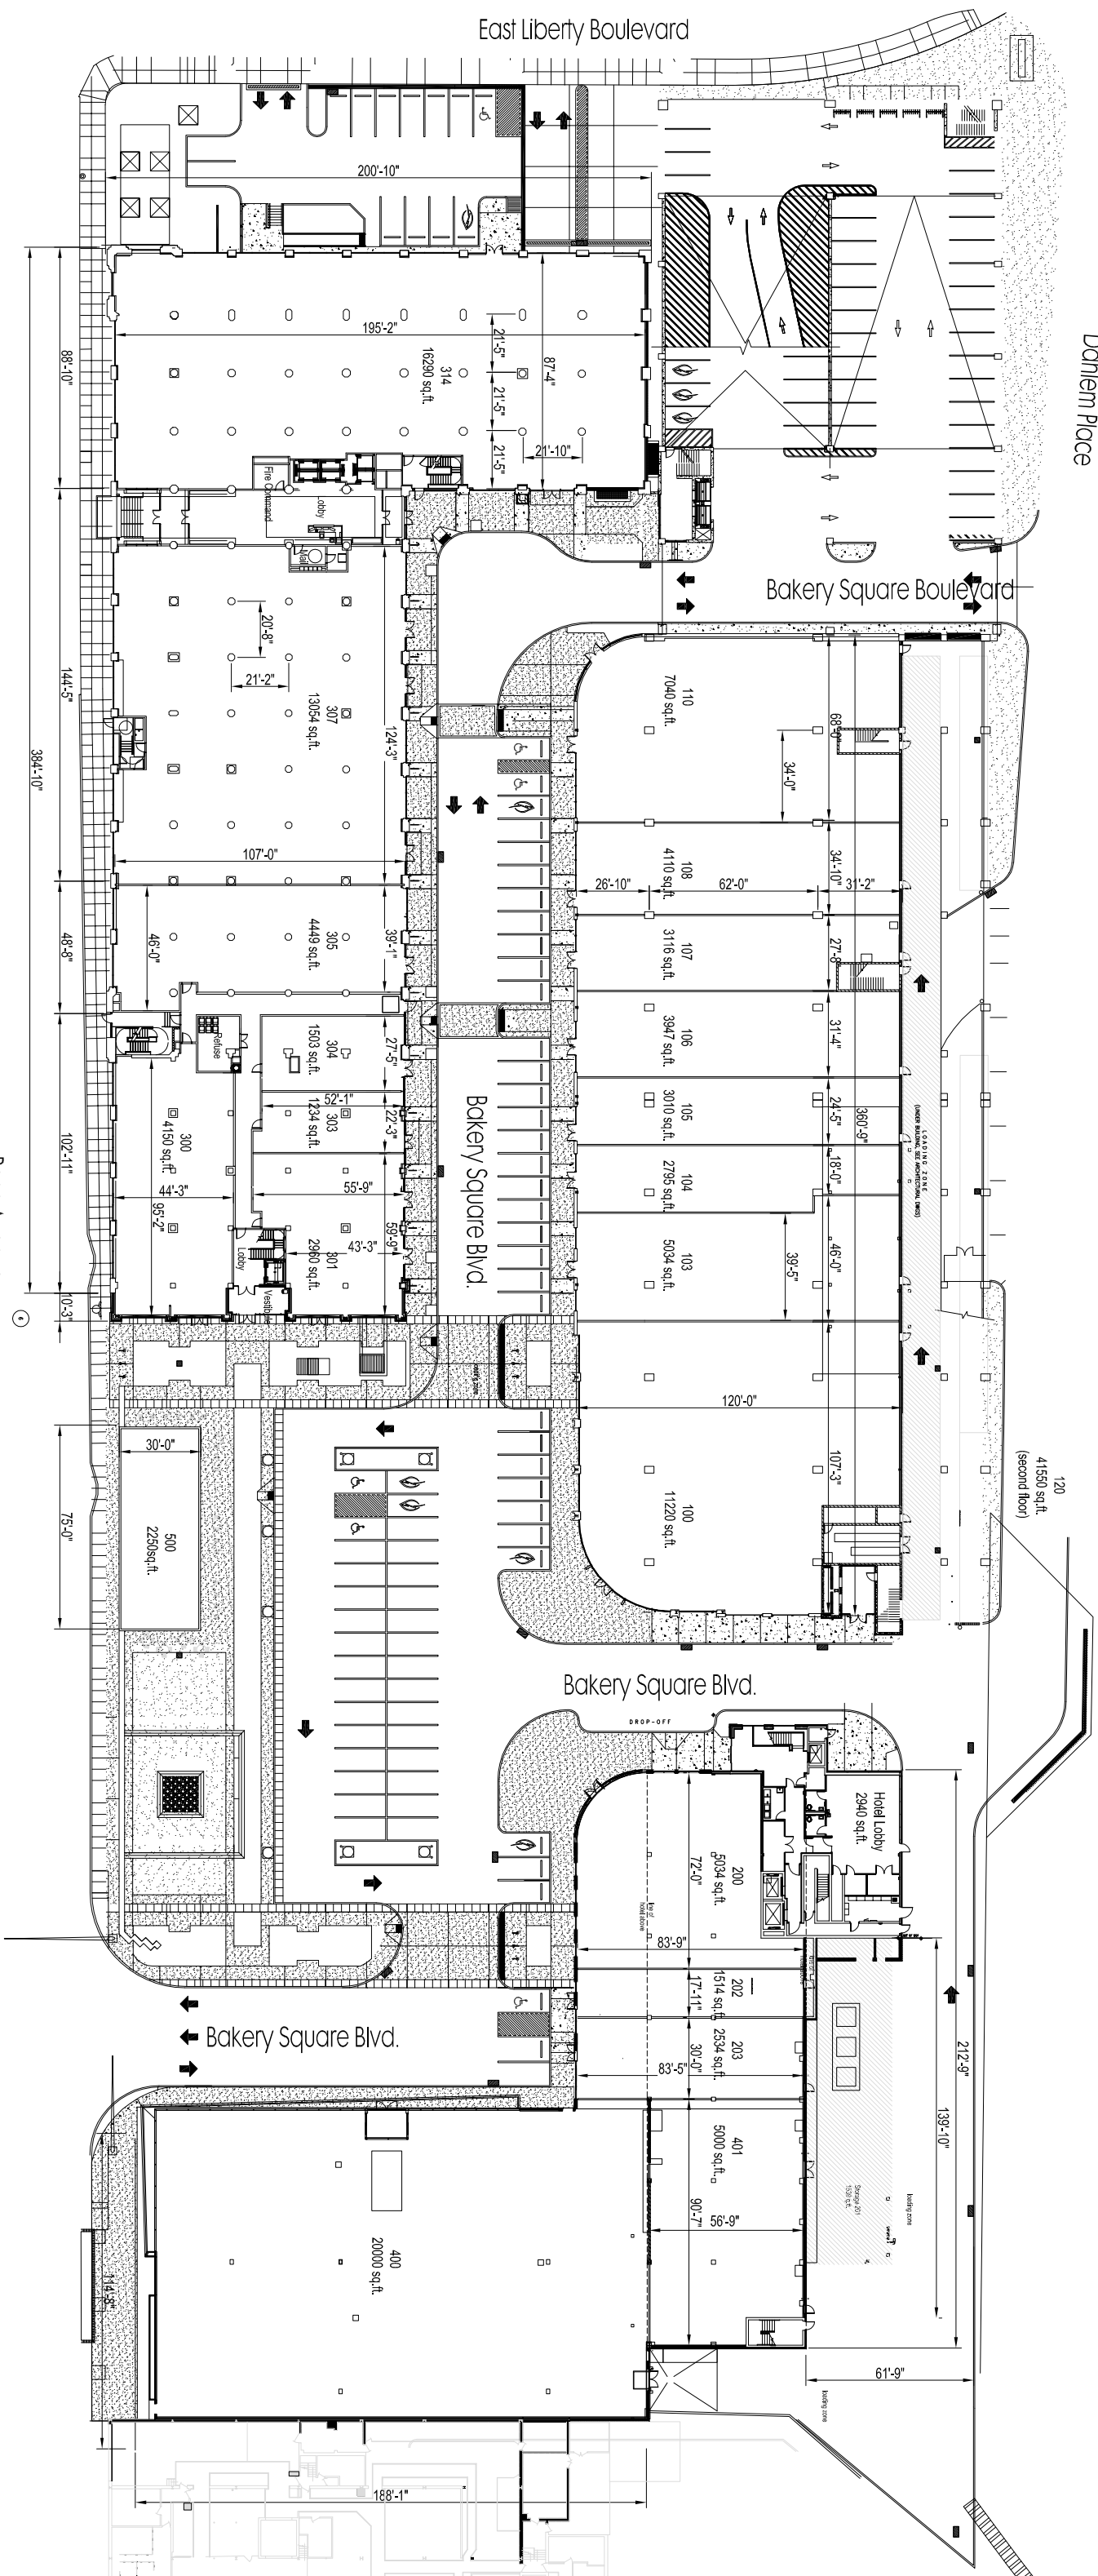

Dahlem Place

East Liberty Boulevard

Bakery Square Boulevard

ARCHITECTURE
ENGINEERING
INTERIOR DESIGN
DESIGN / BUILD

ASTORINO

227 Fort Pitt Boulevard, Pittsburgh, Pennsylvania 15222
TEL 412.765.1700 FAX 412.765.1711 WWW.ASTORINO.COM

BK SQUARE

First Floor Lease Plan
V5.9

1.0.7.08